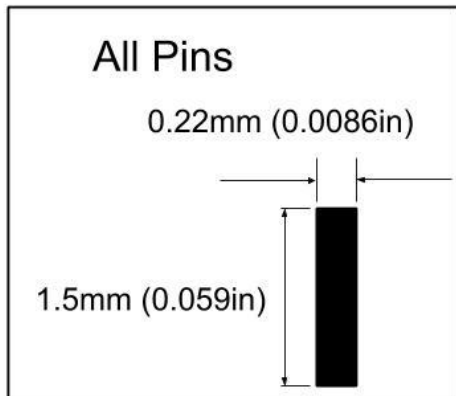

100-Pin Metal Ceramic Package (KMT)

Recommended Land Pattern

Note: Drawing not to scale