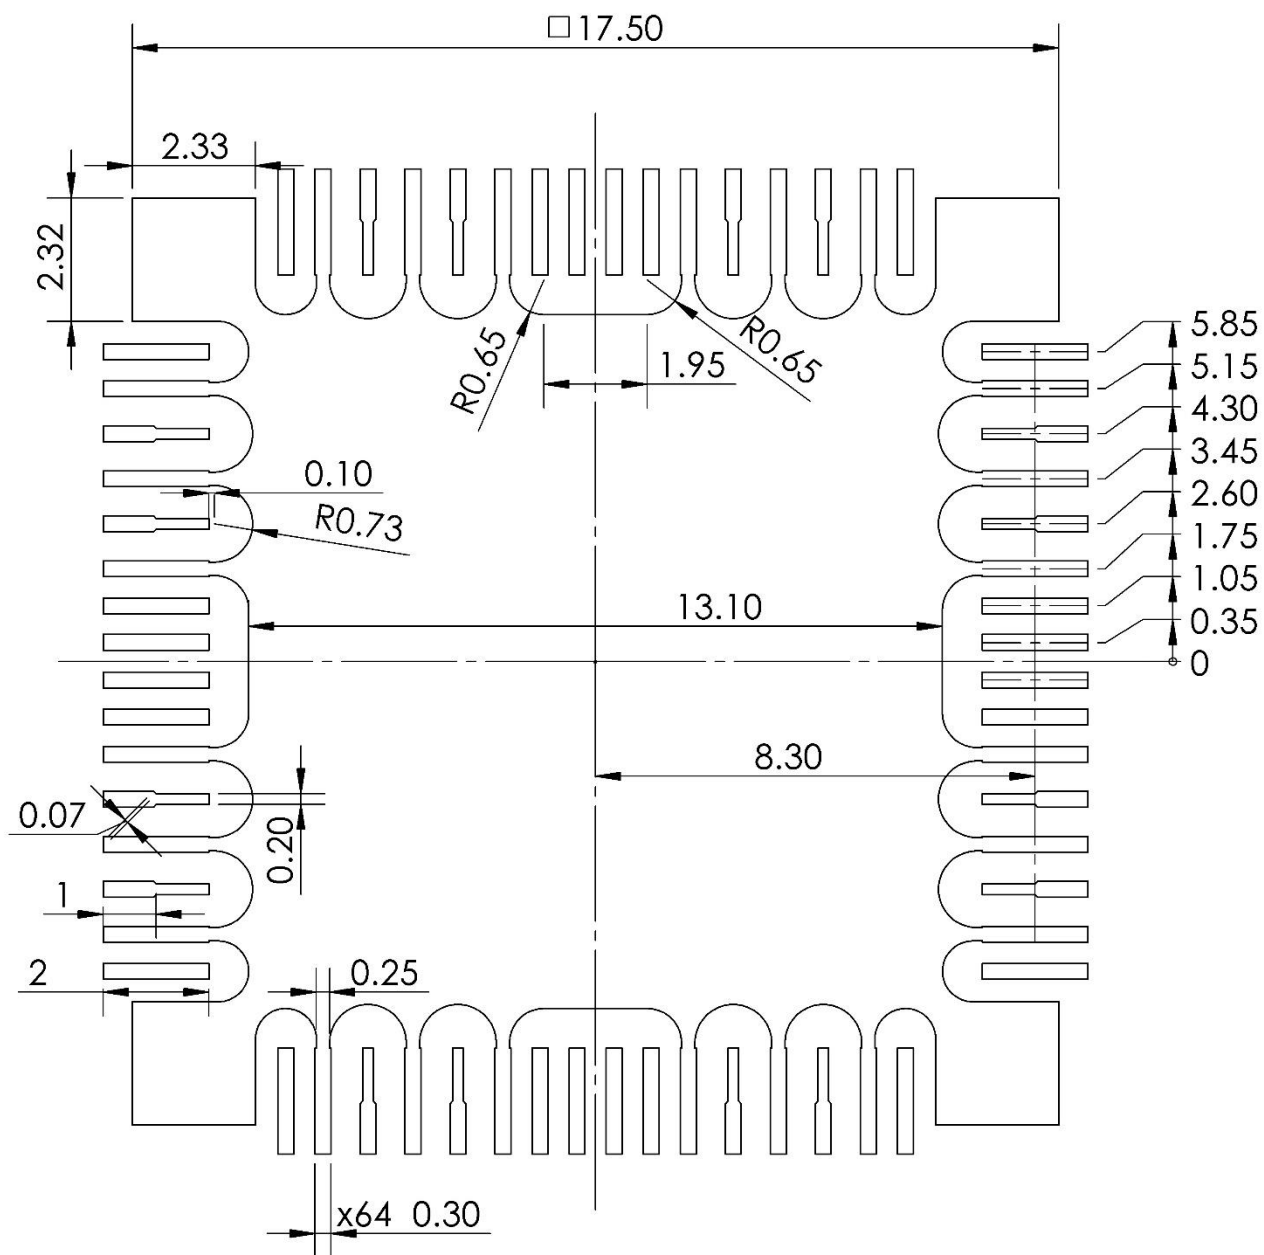

64-Pin Metal Ceramic Package (KMO)

Recommended Land Pattern for Production

Note: Drawing to scale

Dimensions in millimeters

Revision History

Revision	Date	Changes
1.0.1	08-2016	Initial Release